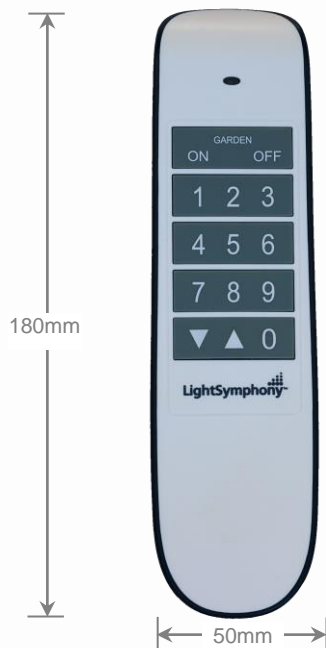

## Long-Range Wireless Remote Control

### Features

- Simple 'Whole Garden On/Off'
- 1 - 29 Programmable 'Areas' or Scenes
- Dim Up / Down
- Colour change
- Lighting control
- Water feature control
- Light Show\*
- 2000 Meter line-of-site range
- 10 Year battery life (with supplied 'AAA' Lithium cells)

## Description

The RF remote handset provides complete and simple control over an entire lighting scheme with a 2000 meter walk-about range. Its rugged case and splash-proof, easy clean, sleek rubber keypad lends itself to outdoor life.