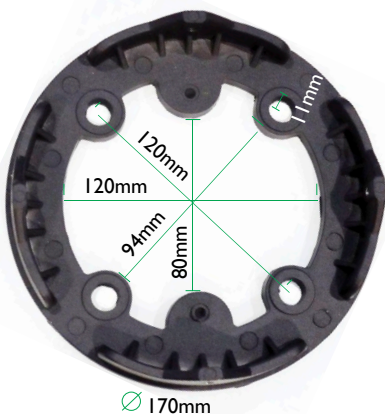

● Robust Internal Surface Mount

Suitable for J-Bolts, Anchor Bolts etc.