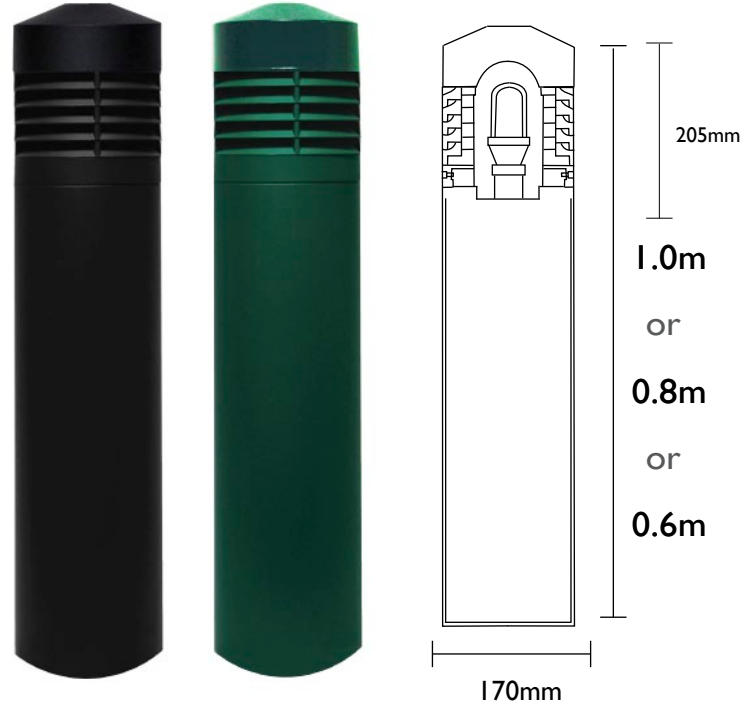

## ● 3 Height Options - Black or Green

0.6m - LLDF60    0.8m - LLDF80    1.0m - LLDF100

## ● 3 Height Options - Black or Green

0.6m - LLPF60    0.8m - LLPF80    1.0m - LLPF100

## ● SPECIFICATIONS & INFORMATION

• *Angle of louvres may vary slightly from pictures*

- Materials: Aluminium / UV Stop Polycarbonate
- Voltage: 240v
- IP Rating: IP65
- Bulb Holder: ES / E27
- Max Wattage: 70w
- Internal Surface Mount (Standard)
- Three Heights: 0.6m, 0.8m, or 1.0m
- Two Styles of Head: Dome or Pillar
- Wall Thickness of 2.5mm
- Graphite Black or Garden Green
- LED Compatible
- Full Photometric Data Available
- 7 Year Guarantee
- Spares and Accessories

## ● Professional Tubular Root Mounts Available - Approx. 40cm longer than standard

- Anchor Bar
- Pin Hex Security Screws