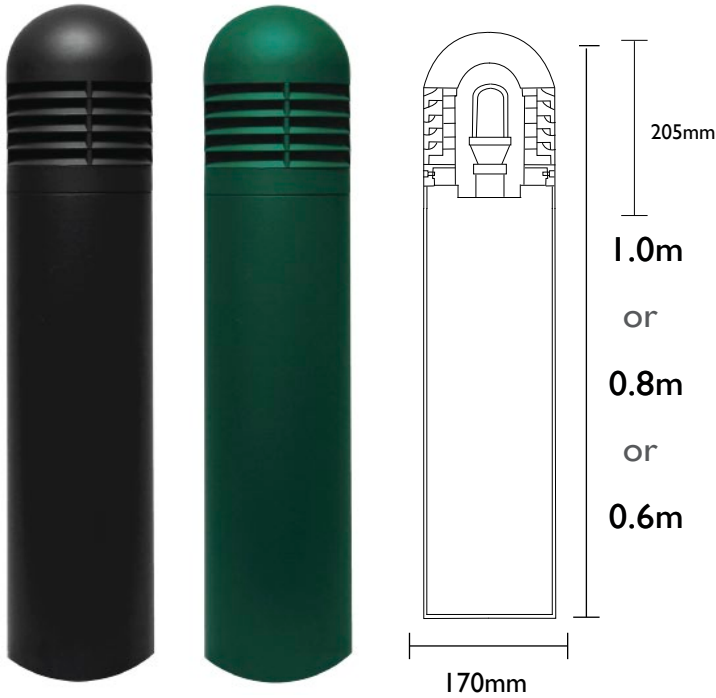

● Domed Fortress