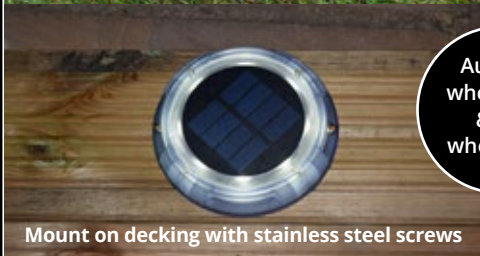

Wide variety of installation options

Wooden post mounting

Mount on decking with stainless steel screws

Auto on when dark & off when light

Ideal for "sleeper" mounting