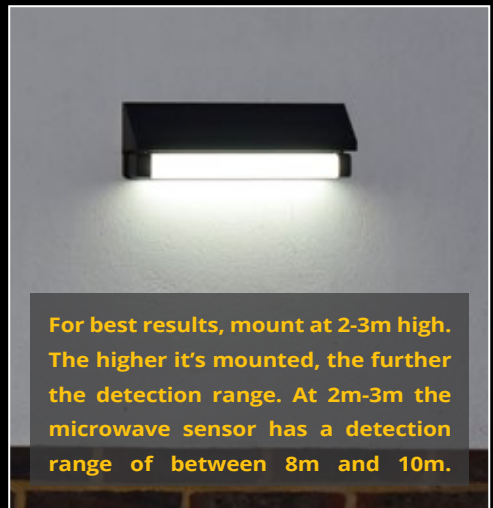

For best results, mount at 2-3m high. The higher it's mounted, the further the detection range. At 2m-3m the microwave sensor has a detection range of between 8m and 10m.