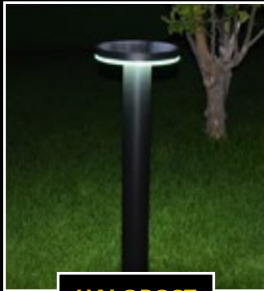

PRO SOLAR

Professional Solar Lighting by Lumena Lights Ltd.

SOLAR LIGHTING RE-IMAGINED

EASY Installation, FREE Illumination

2020 Catalogue - Edition 3

HALOPOST