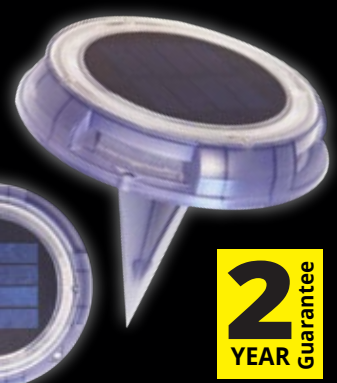

The extra strong polycarbonate construction of these versatile lights allows for an impressive 150Kg walk-over weight limit! In White, Green or Blue, mark the way with glare-free light in almost any location.

- 50,000Hr life Epistar LEDs
- NI-MH AAA 1800mAh batteries
- 0.5w / 60lm
- IP67
- Polycrystalline panel
- Full charge = 6-8Hrs of sun
- <18Hr when fully charged
- On/Off button
- Stainless steel screws & ground spike supplied
- Walk over (150Kg)

HALOMARKA

Solar LED Decking / Ground Light

Pack Qty 2pc

2 YEAR Guarantee

Daylight White:

Green:

Blue: