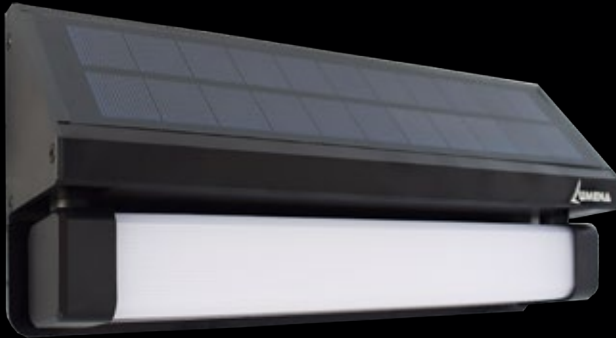

The Alerta's latest microwave motion sensor technology detects motion up to an impressive 10m range from all angles. A full 1000 lumens of light stays on for 20 seconds then dims down to a constant 70 lumen light.

Lithium-ion batteries ● 50,000Hr life LEDs ● 8w / 1000 lm (at full brightness)

Microwave motion sensor – 360° detection up to 10m ● Full charge = 6-8Hrs of sun

Discharge time from full charge = 3-5 nights ● IP67 ● Polycrystalline panel

Stainless Steel Mounting Screws & Plugs Included - Surface Mount (keyhole)